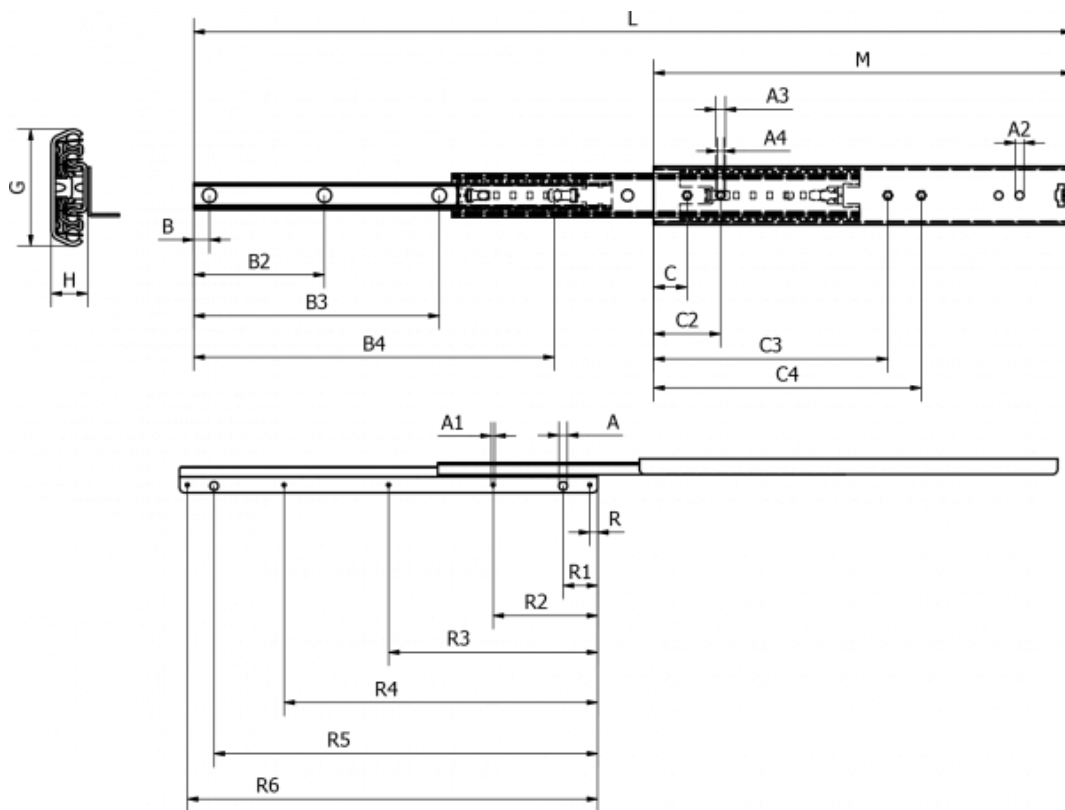

Data Sheet

Article number: 11112S85

Description: Thomas Regout Telescopic Slide 11112S84 ULF HD S, 3-piece
Length 450 mm / load cap. 75 kg / extension 451 mm

Measures

A	B4	Load capacity side mounted	R6
A1	C	M	
A2	C2	R	
A3	C3	R1	
A4	C4	R2	
B	G	R3	
B2	H	R4	
B3	L	R5	